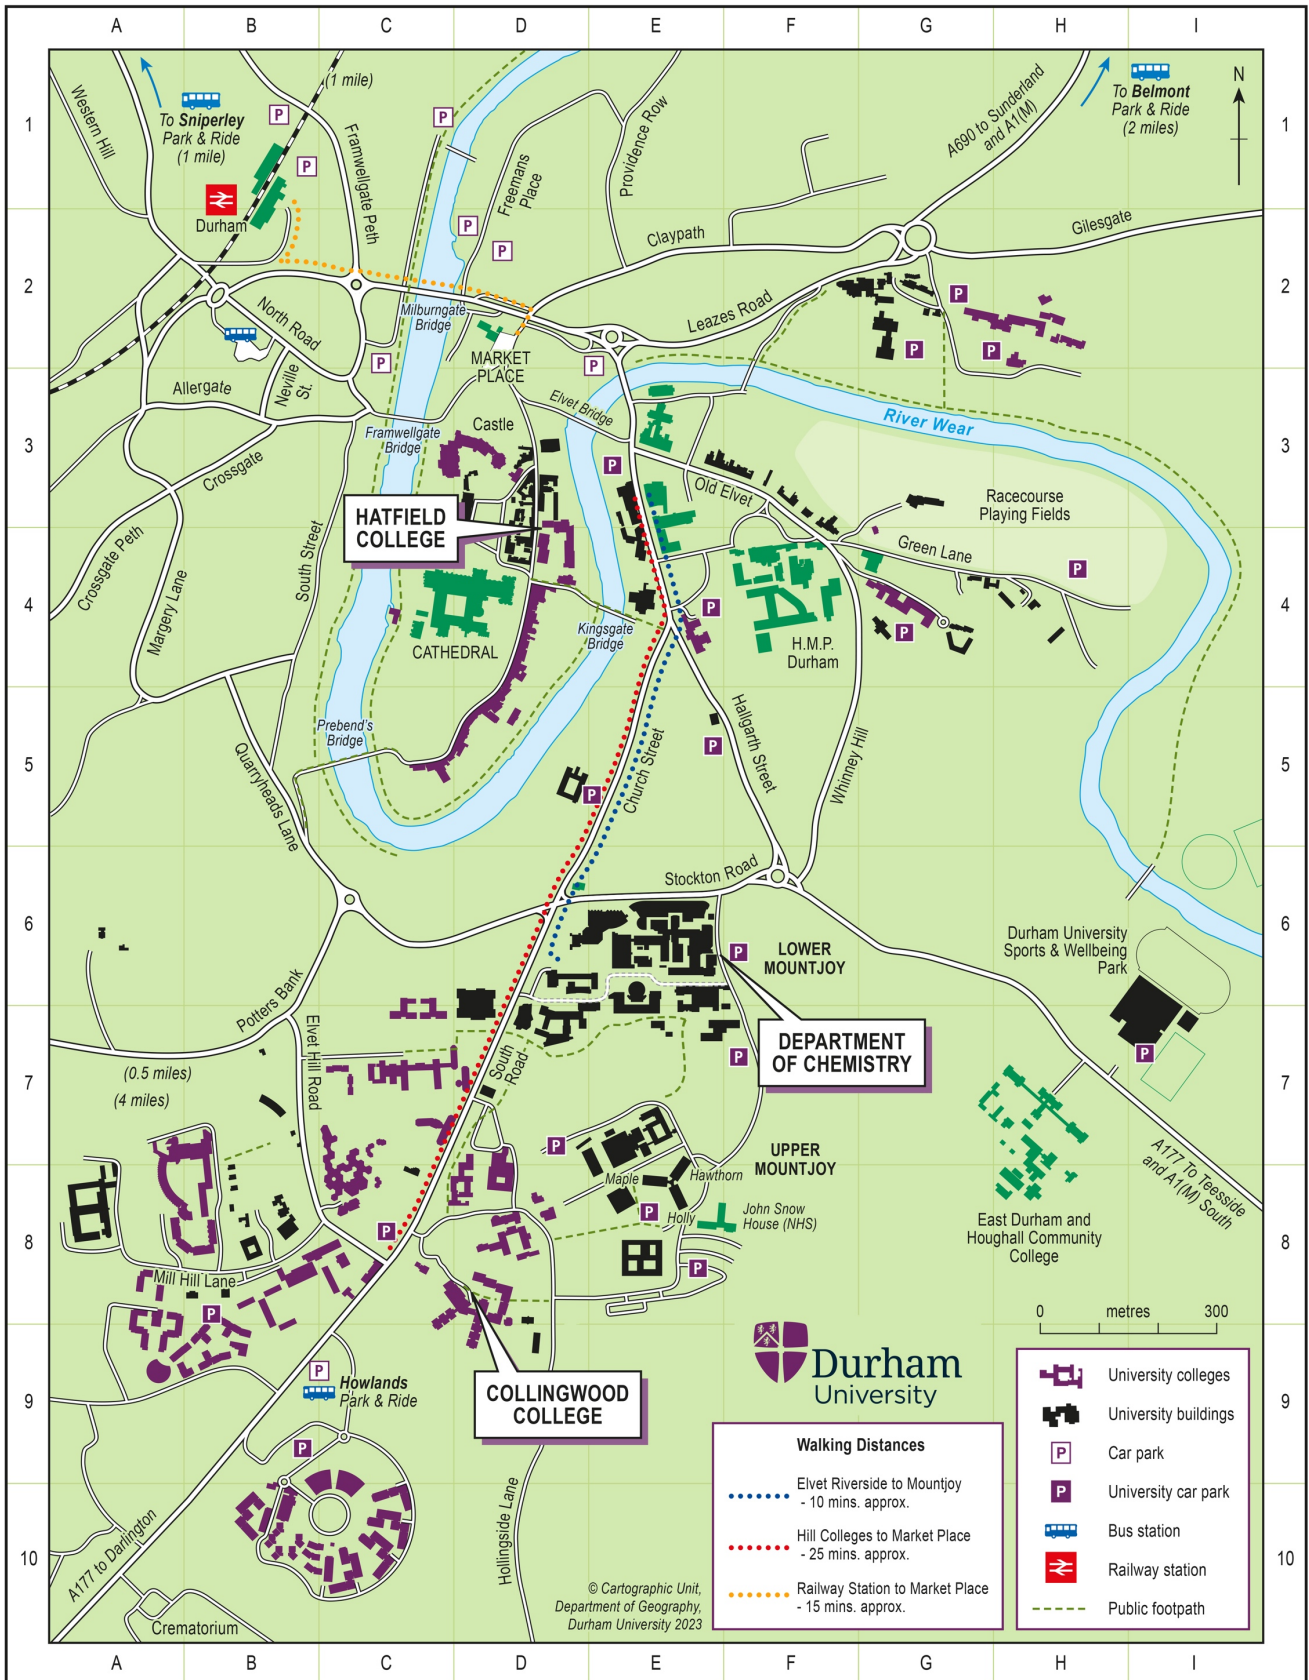

CITY OF DURHAM

LOWER MOUNTJOY (DH1 3LE)